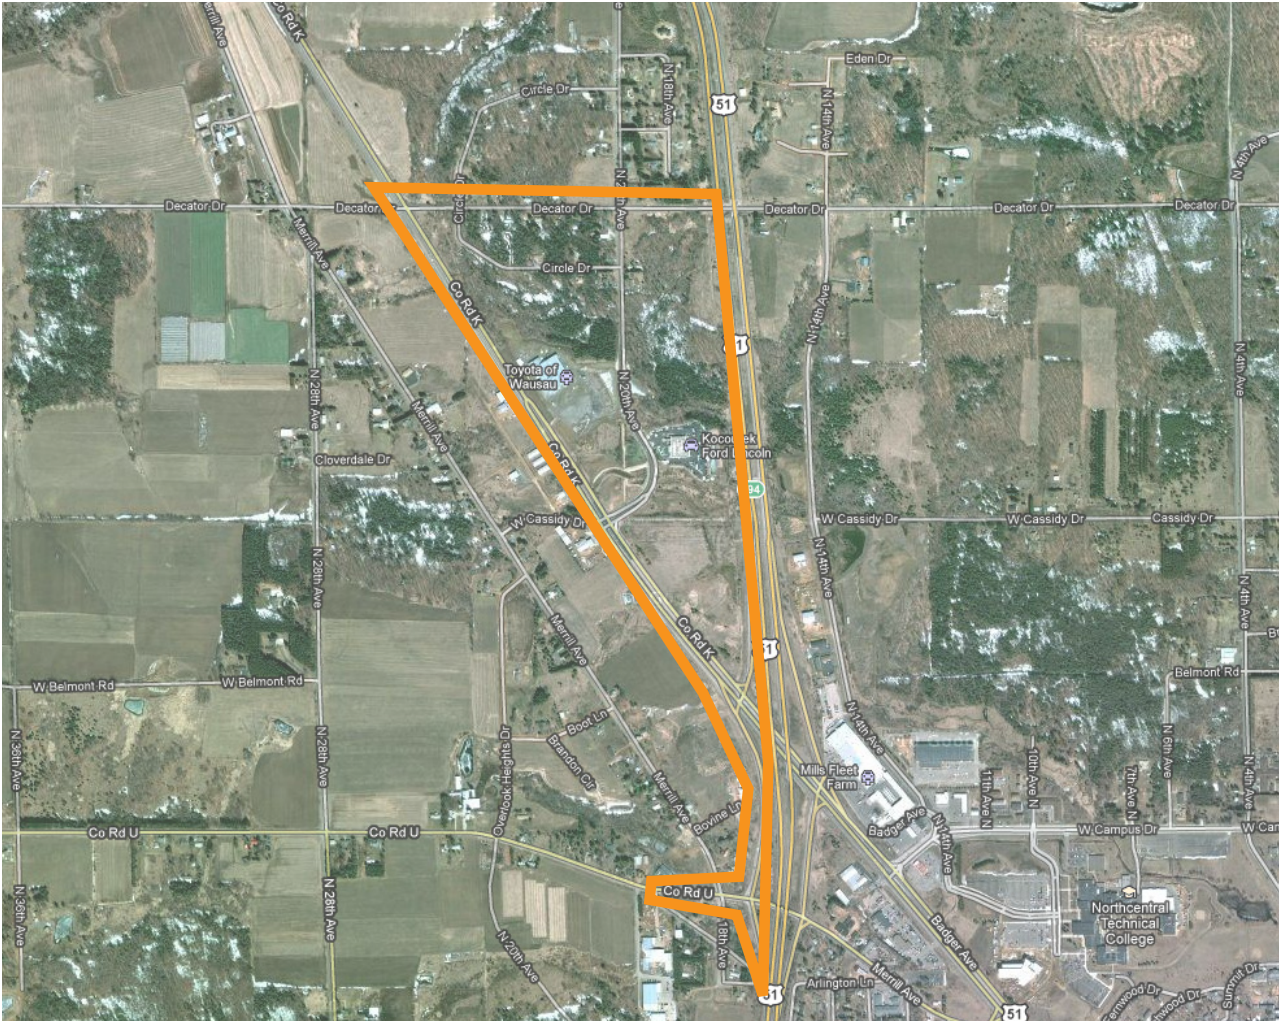

# ← SITE 3

LARGE ITEMS: move to a visible area near the road. These items will be picked up later by other forces.

## INTERSECTION OF CTY TRK U/K ON HWY 51 WEST SIDE ONLY

Pick up debris at all ramps on west side of intersection along Hwy 51. Include area along Hwy K (old Hwy 51) to Decator Drive. Also, check area along Cty Trk U to Sound World.

### **Safety/Caution: High traffic area and high speed**

- Establish eye contact with motorists when working near or crossing the traffic lanes
- Please do not pick up inside of state highway fence lines, and only pick up alongside (not in) roadways
- Adults only in center boulevard areas and along all traffic lanes
- Children should be under the direct supervision of an adult at all times. Pay particular attention around ponds and drainage ditches.
- Handle glass and other sharp objects with care. When in doubt, do not pick it up.
- Watch blind corners around building and road entrances.
- Watch for trains in railroad zones.