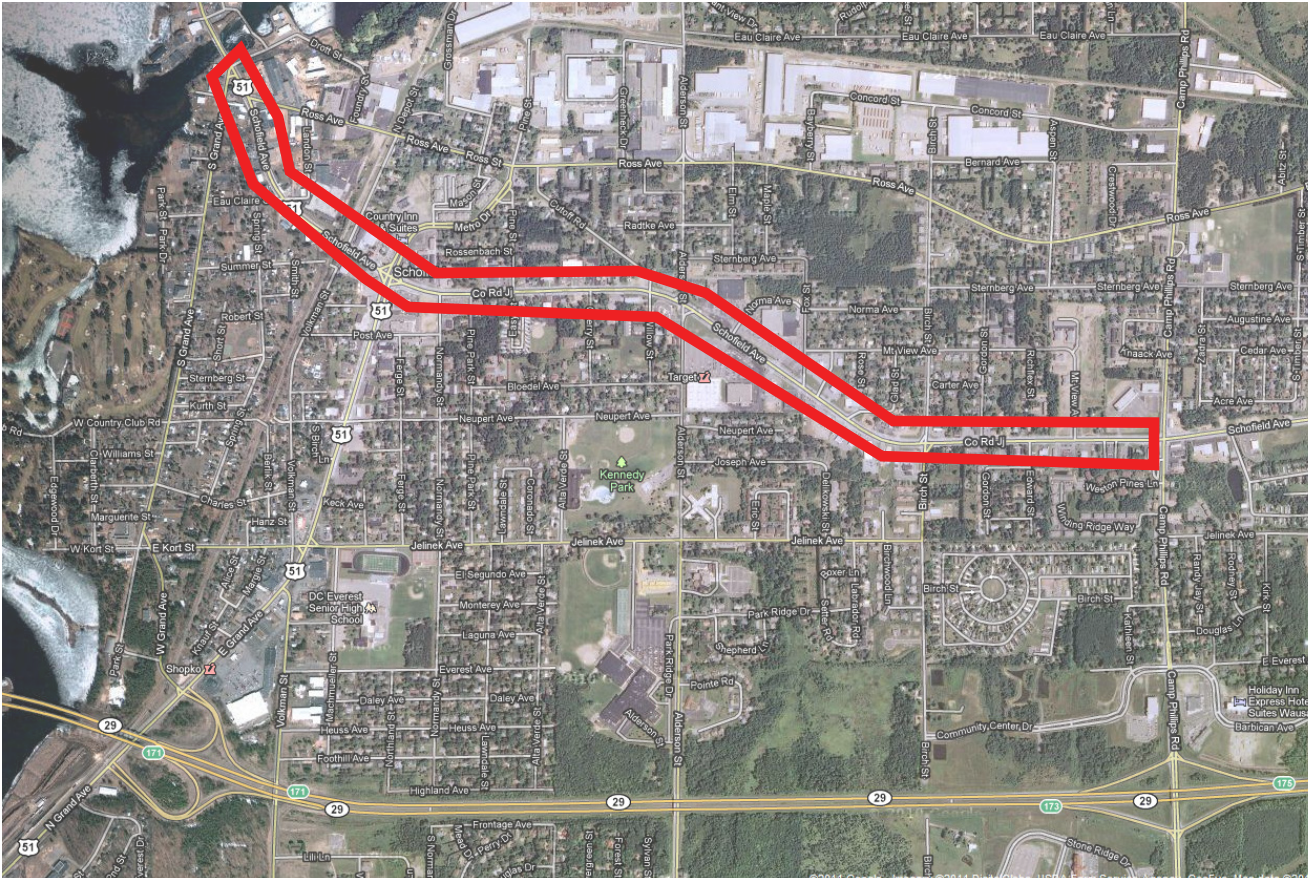

←SITE 27

LARGE ITEMS: move to a visible area near the road. These items will be picked up later by other forces.

SCHOFIELD AVENUE IN SCHOFIELD AND WESTON

Follow Schofield Ave from Eau Claire River south to Camp Phillips; both sides. Debris will be found adjacent to fences, buildings, parking lots and landscaping.

Safety/Caution: High traffic area and high speed

- Establish eye contact with motorists when working near or crossing the traffic lanes
- Please do not pick up inside of state highway fence lines, and only pick up alongside (not in) roadways
- Adults only in center boulevard areas and along all traffic lanes
- Children should be under the direct supervision of an adult at all times. Pay particular attention around ponds and drainage ditches.
- Handle glass and other sharp objects with care. When in doubt, do not pick it up.
- Watch blind corners around building and road entrances.
- Watch for trains in railroad zones.