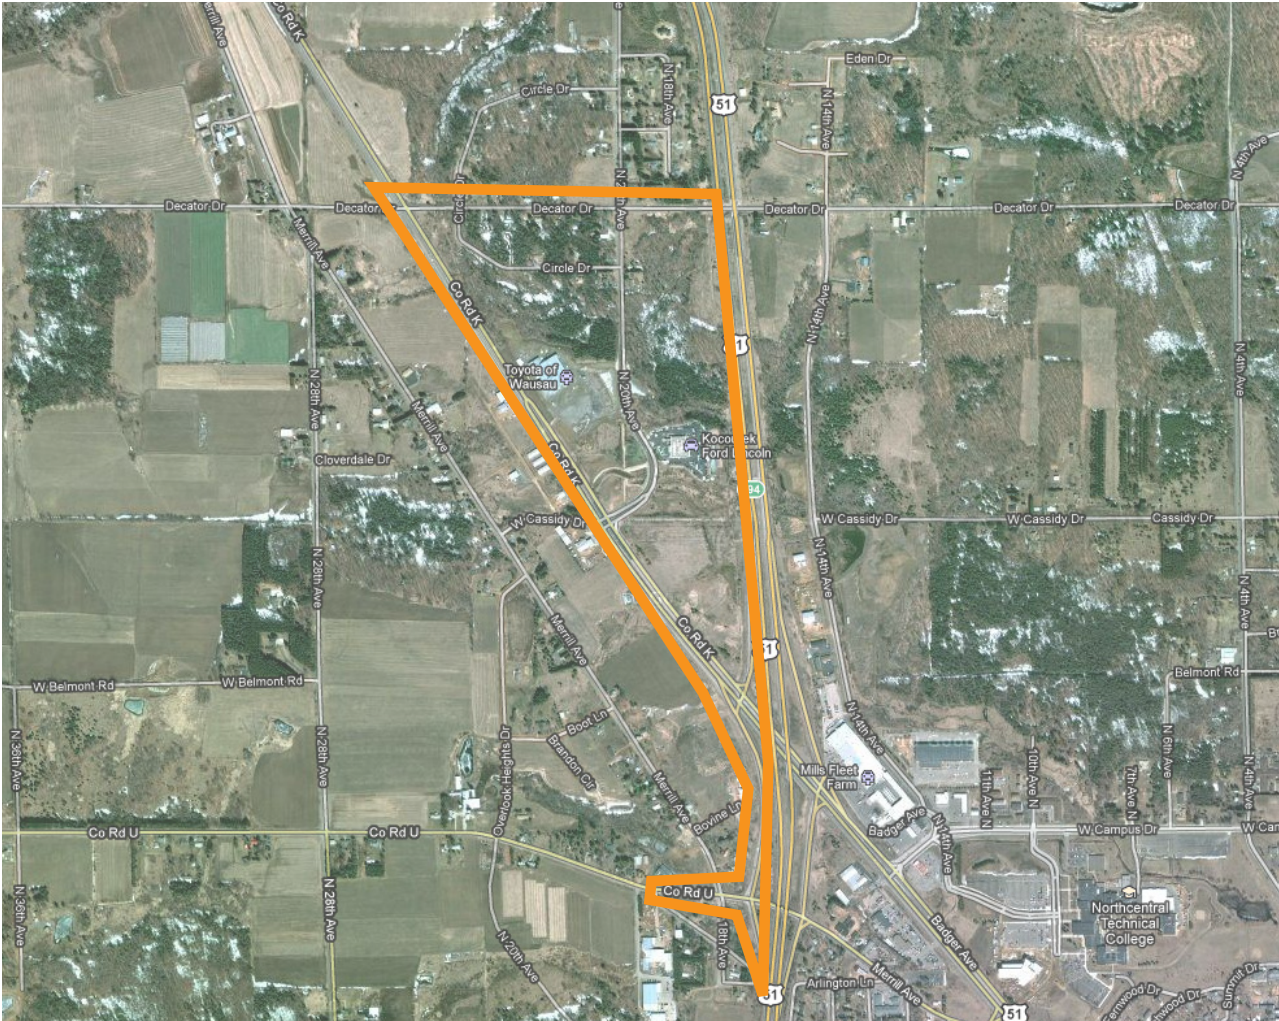

← SITE 3

LARGE ITEMS: move to a visible area near the road. These items will be picked up later by other forces.

INTERSECTION OF CTY TRK U/K ON HWY 51 WEST SIDE ONLY

Pick up debris at all ramps on west side of intersection along Hwy 51. Include area along Hwy K (old Hwy 51) to Decator Drive. Also, check area along Cty Trk U to Sound World.

Safety/Caution: High traffic area and high speed

- Establish eye contact with motorists when working near or crossing the traffic lanes
- Please do not pick up inside of state highway fence lines, and only pick up alongside (not in) roadways
- Adults only in center boulevard areas and along all traffic lanes
- Children should be under the direct supervision of an adult at all times. Pay particular attention around ponds and drainage ditches.
- Handle glass and other sharp objects with care. When in doubt, do not pick it up.
- Watch blind corners around building and road entrances.
- Watch for trains in railroad zones.