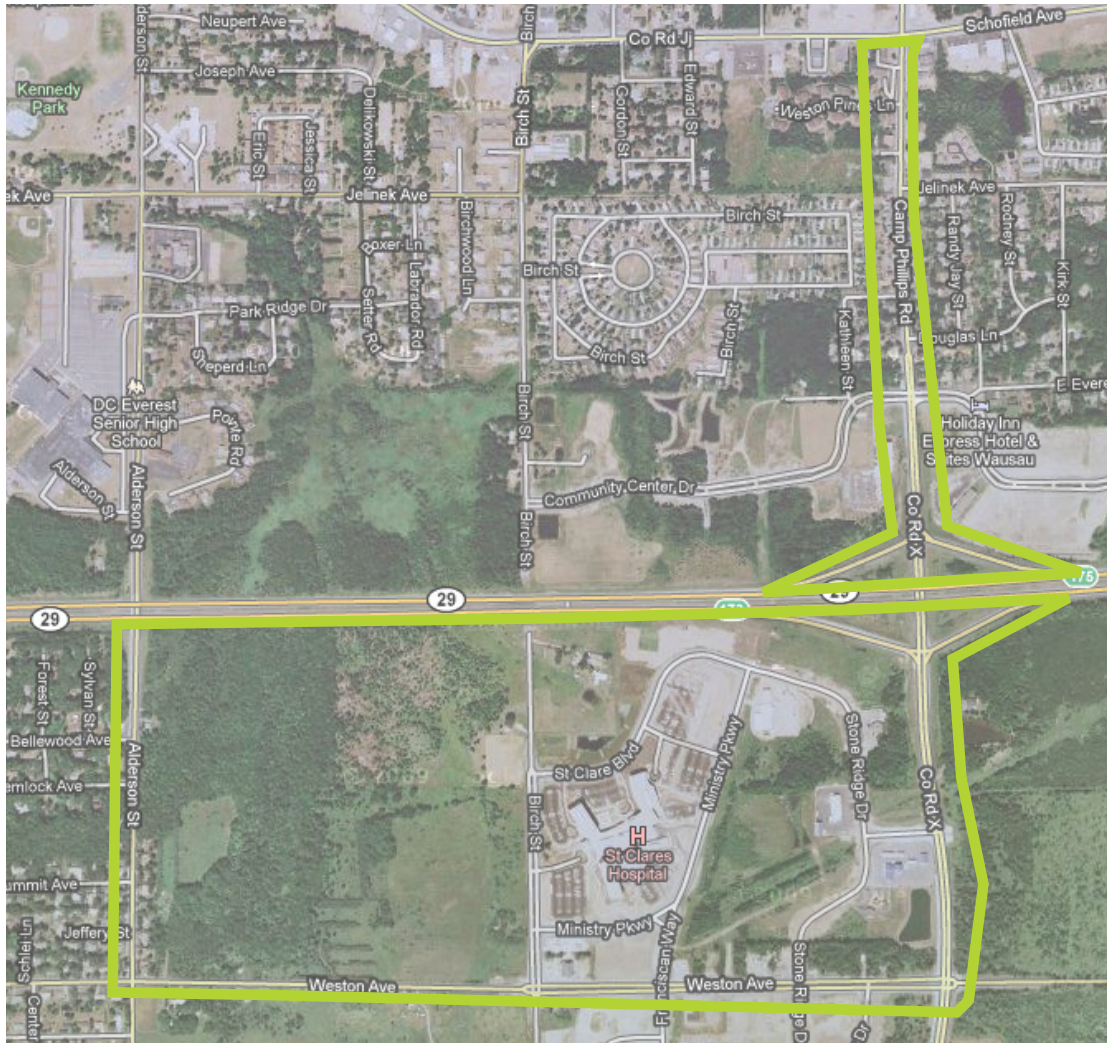

← SITE 30

LARGE ITEMS: move to a visible area near the road. These items will be picked up later by other forces.

Safety/Caution: High traffic area and high speed

- Establish eye contact with motorists when working near or crossing the traffic lanes
- Please do not pick up inside of state highway fence lines, and only pick up alongside (not in) roadways
- Adults only in center boulevard areas and along all traffic lanes
- Children should be under the direct supervision of an adult at all times. Pay particular attention around ponds and drainage ditches.
- Handle glass and other sharp objects with care. When in doubt, do not pick it up.
- Watch blind corners around building and road entrances.
- Watch for trains in railroad zones.

ST. CLARE CAMPUS AREA AND CAMP PHILLIPS INTERSECTION WITH HWY 29.

Walk Camp Phillips from Schofield Ave south to Weston Ave. Check all on/off ramps on Hwy 29. Check area around St. Clare Campus back to Camp Phillips and north of Weston Ave including along Hwy 29 fence. Debris will be found in undeveloped areas, along fences, in landscaping areas, parking lots, etc.