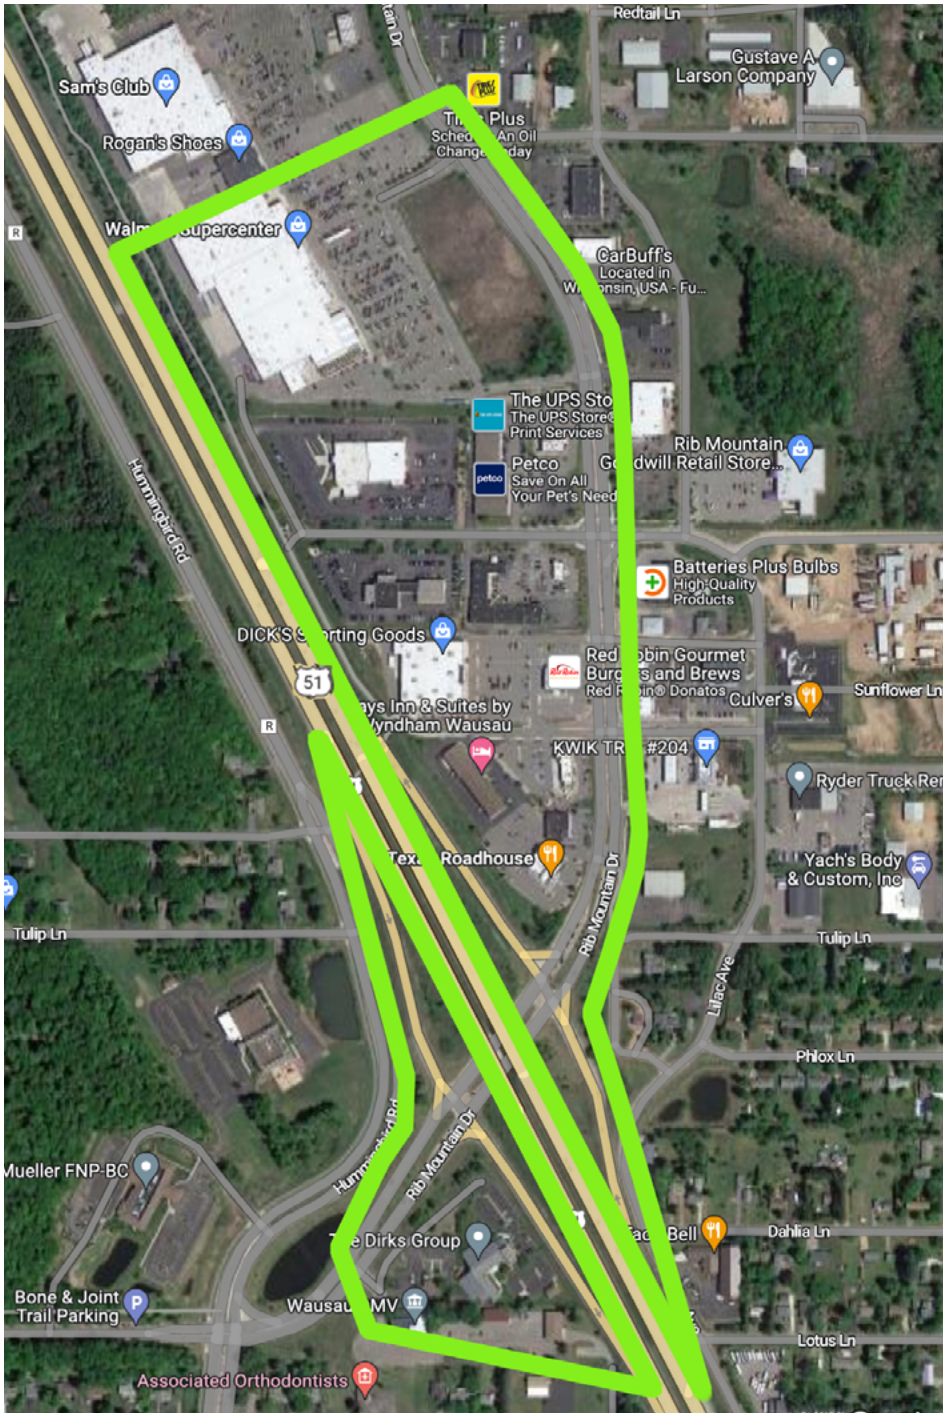

← SITE 17

RIB MOUNTAIN DR AT HWY 51 (N INTERCHANGE) AT DNR OFFICE AND TEXAS ROAD HOUSE

Walk Rib Mountain on both sides from Cloverland to Hwy 51. Check area from Rib Mountain Dr. to Hwy 51 around businesses to fence. Clean all on/off ramps both sides of Hwy 51 at this intersection. Check area to Rib Mountain entrance and around DNR Office area.

Safety/Caution: High traffic area and high speed

- Establish eye contact with motorists when working near or crossing the traffic lanes
- Please do not pick up inside of state highway fence lines, and only pick up alongside (not in) roadways
- Adults only in center boulevard areas and along all traffic lanes
- Children should be under the direct supervision of an adult at all times. Pay particular attention around ponds and drainage ditches.
- Handle glass and other sharp objects with care. When in doubt, do not pick it up.
- Watch blind corners around building and road entrances.
- Watch for trains in railroad zones.