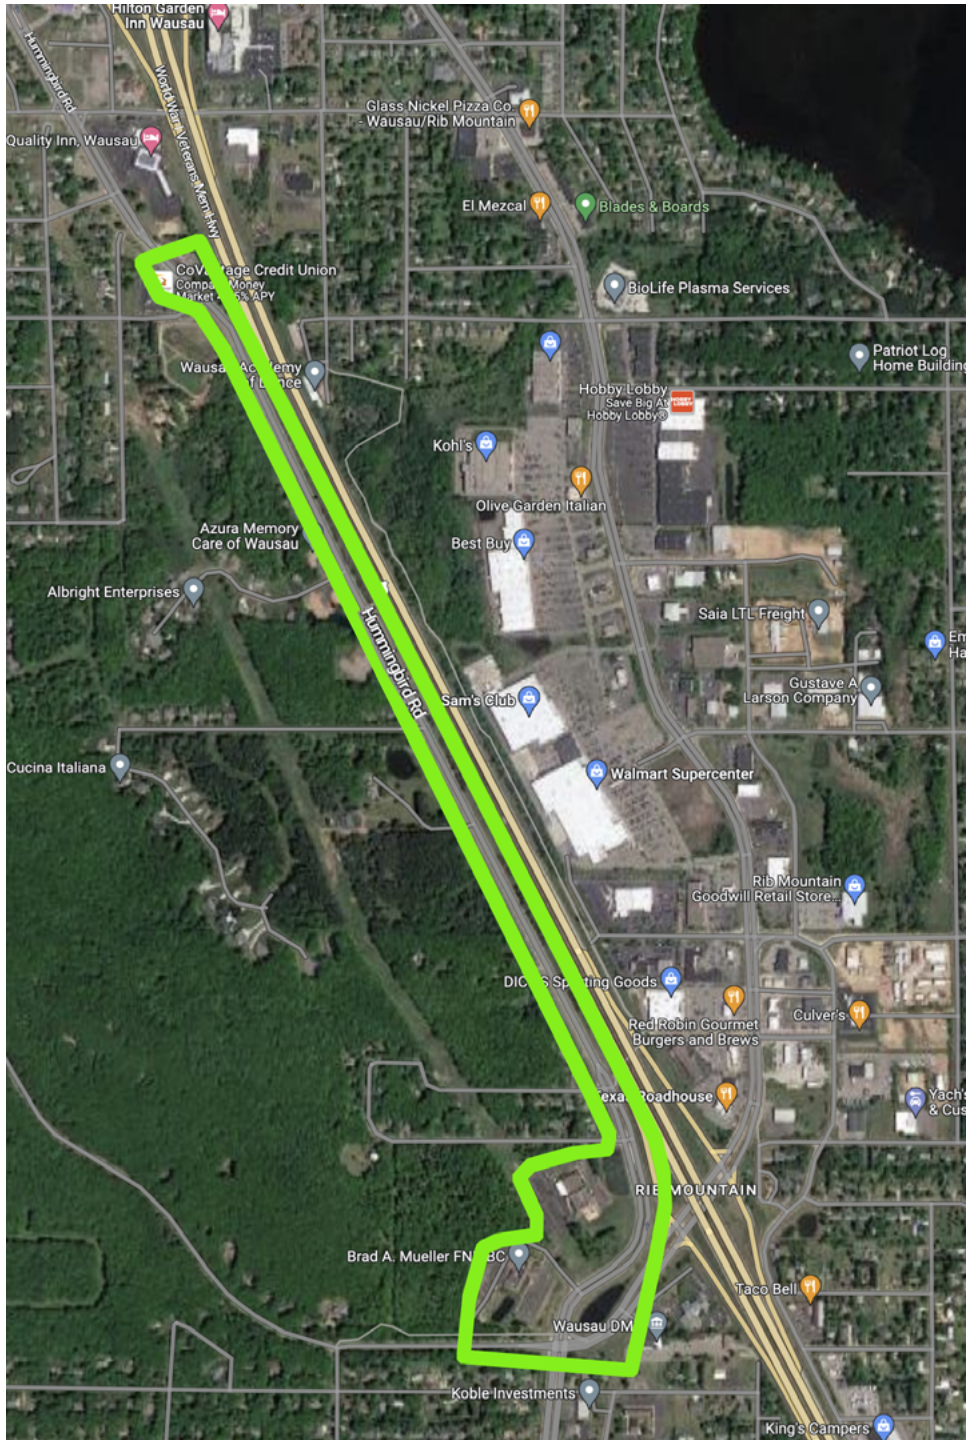

← SITE 18

IMMANUEL BAPTIST CHURCH AREA

Follow County Trunk R north from Park Road to Oriole Lane to include Bone & Joint Clinic, Immanuel Baptist Church and up to the right-of-way fence.

Safety/Caution: High traffic, moderate speed

- Establish eye contact with motorists when working near or crossing the traffic lanes
- Please do not pick up inside of state highway fence lines, and only pick up alongside (not in) roadways
- Adults only in center boulevard areas and along all traffic lanes
- Children should be under the direct supervision of an adult at all times. Pay particular attention around ponds and drainage ditches.
- Handle glass and other sharp objects with care. When in doubt, do not pick it up.
- Watch blind corners around building and road entrances.
- Watch for trains in railroad zones.