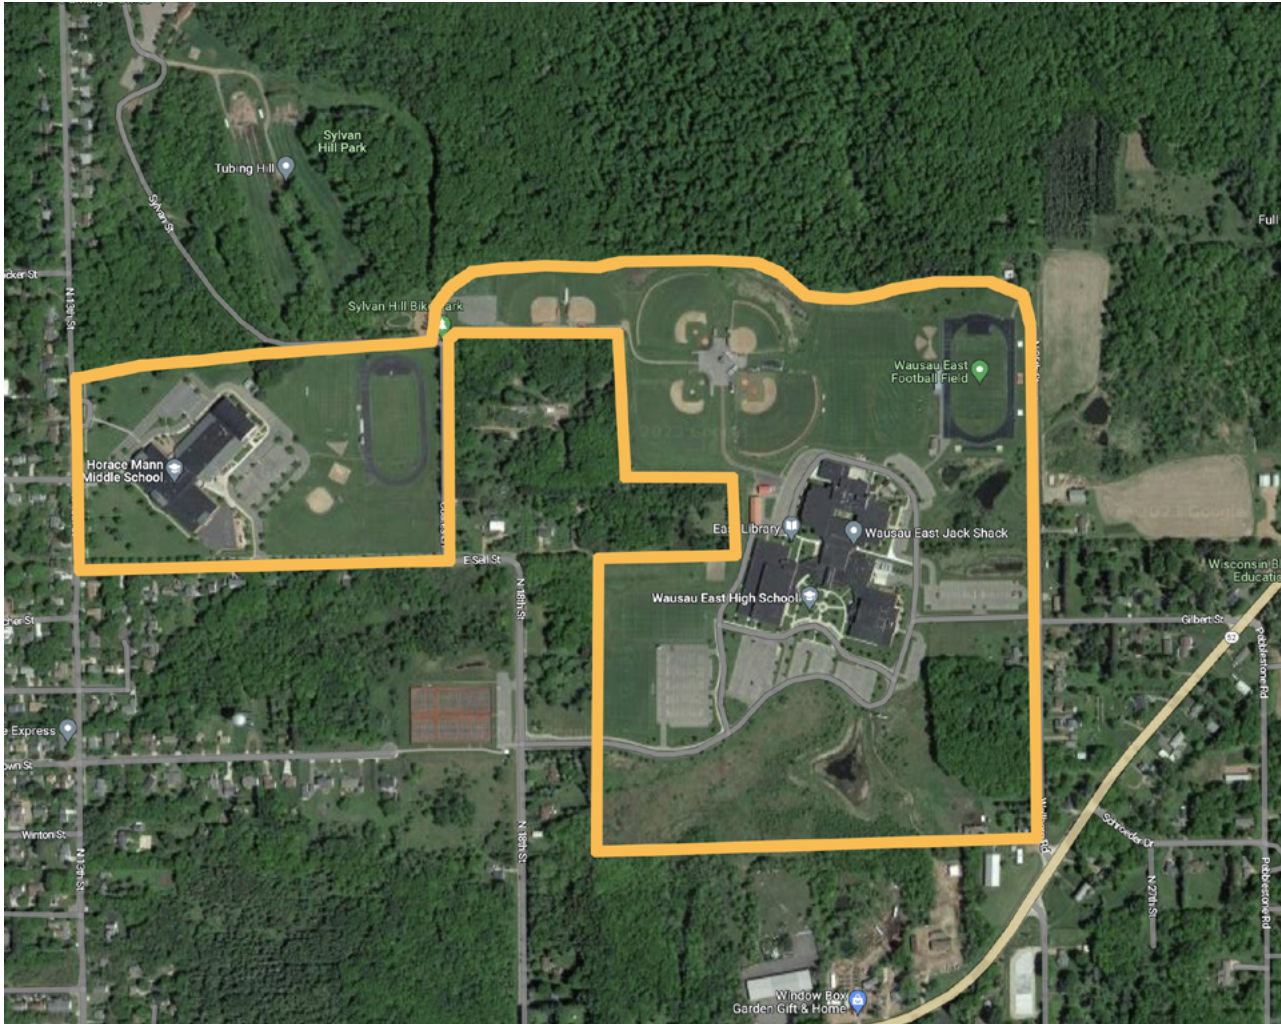

# ← SITE 19

## WAUSAU EAST HIGH SCHOOL AND HORACE MANN CAMPUS

At Horace Mann, start at Sell Street North to Sylvan Park property and 13th Street east to Coates Lane; cover the entire campus area of Wausau East High School and east of 18th Street to 25th Street.

### Safety/Caution: Low traffic, slow speed

- Establish eye contact with motorists when working near or crossing the traffic lanes
- Please do not pick up inside of state highway fence lines, and only pick up alongside (not in) roadways
- Adults only in center boulevard areas and along all traffic lanes
- Children should be under the direct supervision of an adult at all times. Pay particular attention around ponds and drainage ditches.
- Handle glass and other sharp objects with care. When in doubt, do not pick it up.
- Watch blind corners around building and road entrances.
- Watch for trains in railroad zones.